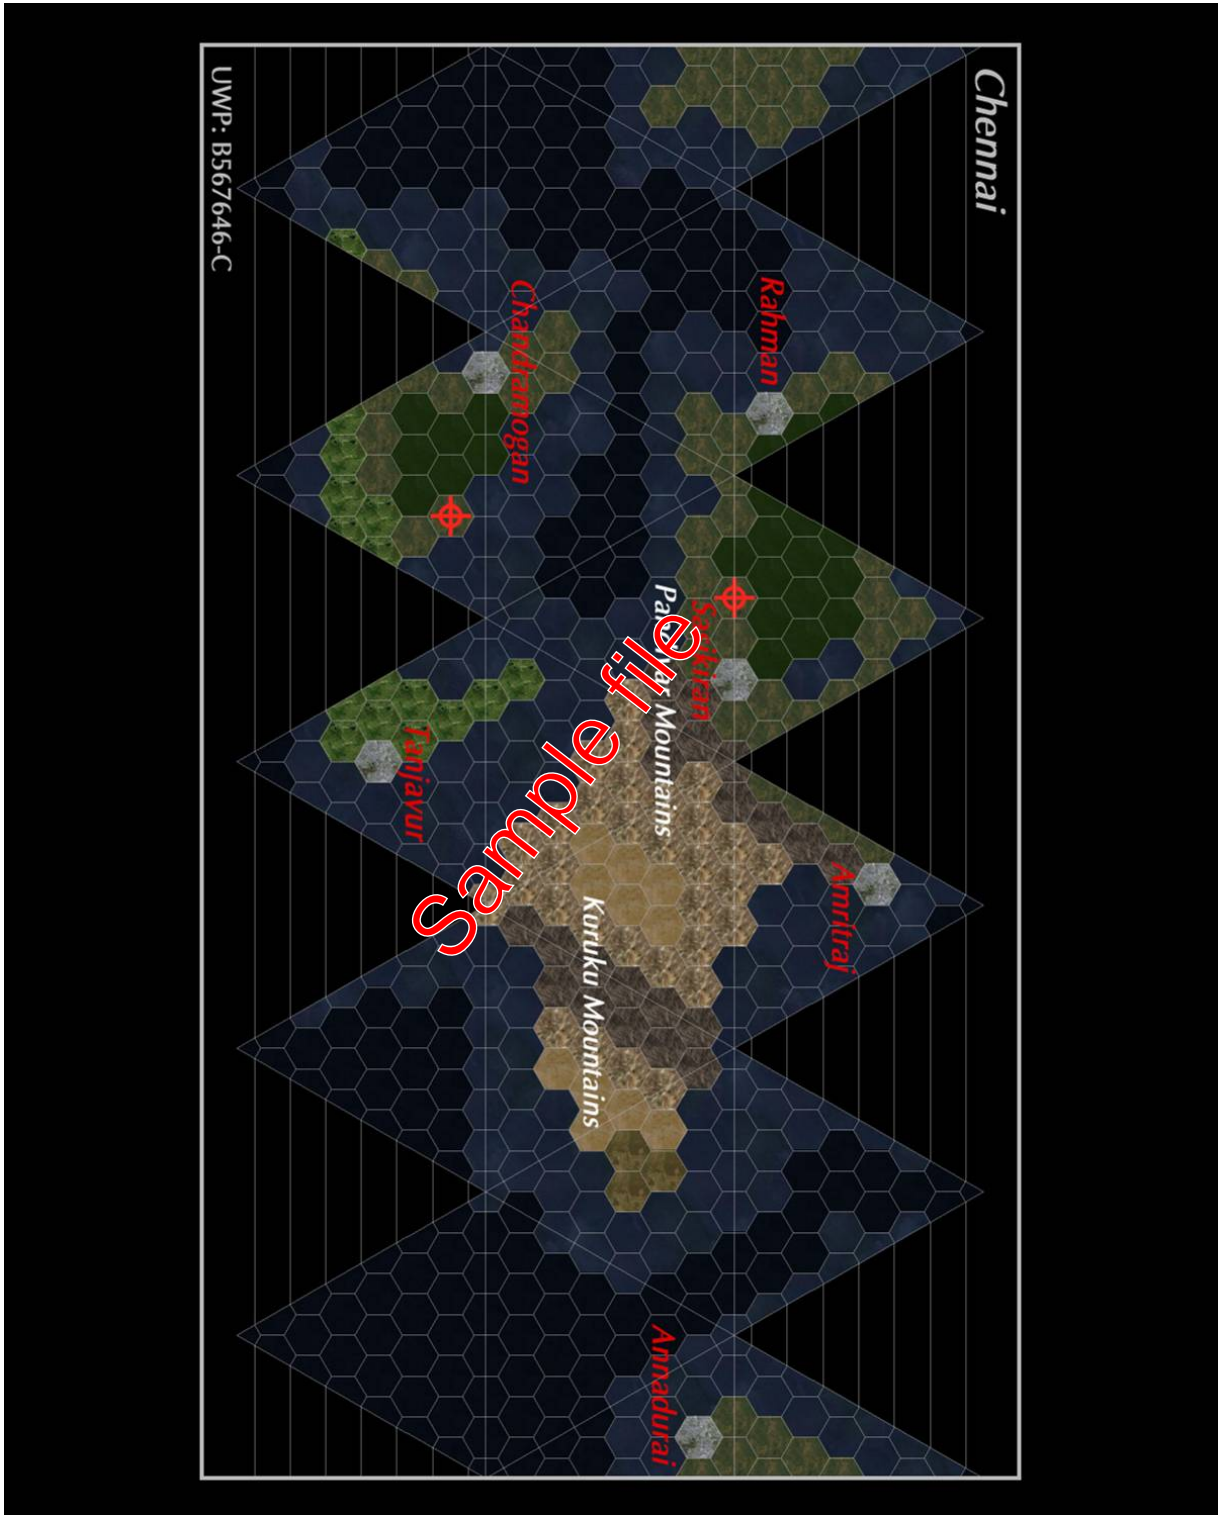

Quick Worlds 13: Chennai

Quick Worlds 13: Chennai

Beyond this to the east is the Kuruku Mountains. The result of an earlier continental collision, these mountains are dry and more worn by erosion. To the east of the Kurukus lies more dry hills and then finally the flat plains.

The Kuruku Mountains are also quite volcanic. There are six active volcanoes in the range. One of these, Mount Siva in the south of the range, recently exploded with great ferocity.

The continent of Naidoo is located across the ocean to the east or west of Thevar. Naidoo is made up of forested hills much like the hills on the western slope of the Pandiyar Mountains.

To the south of Thevar is the continent of Kumaran. Kumaran is also covered in much the same forested hills one finds on the other continents. Kumaran also has an interior jungle reminiscent of the western region of Thevar. To the southeast, though, lies a green savannah with sandy soil and tall grasses.

Population Details

Chennai is home to about 8 million people who live within the 6 major cities, an orbital starport and in small settlements across the globe. Most of the smaller settlements are located in the forested hills on each of the continents. Few people live in the dry plains, hills or in the jungles.