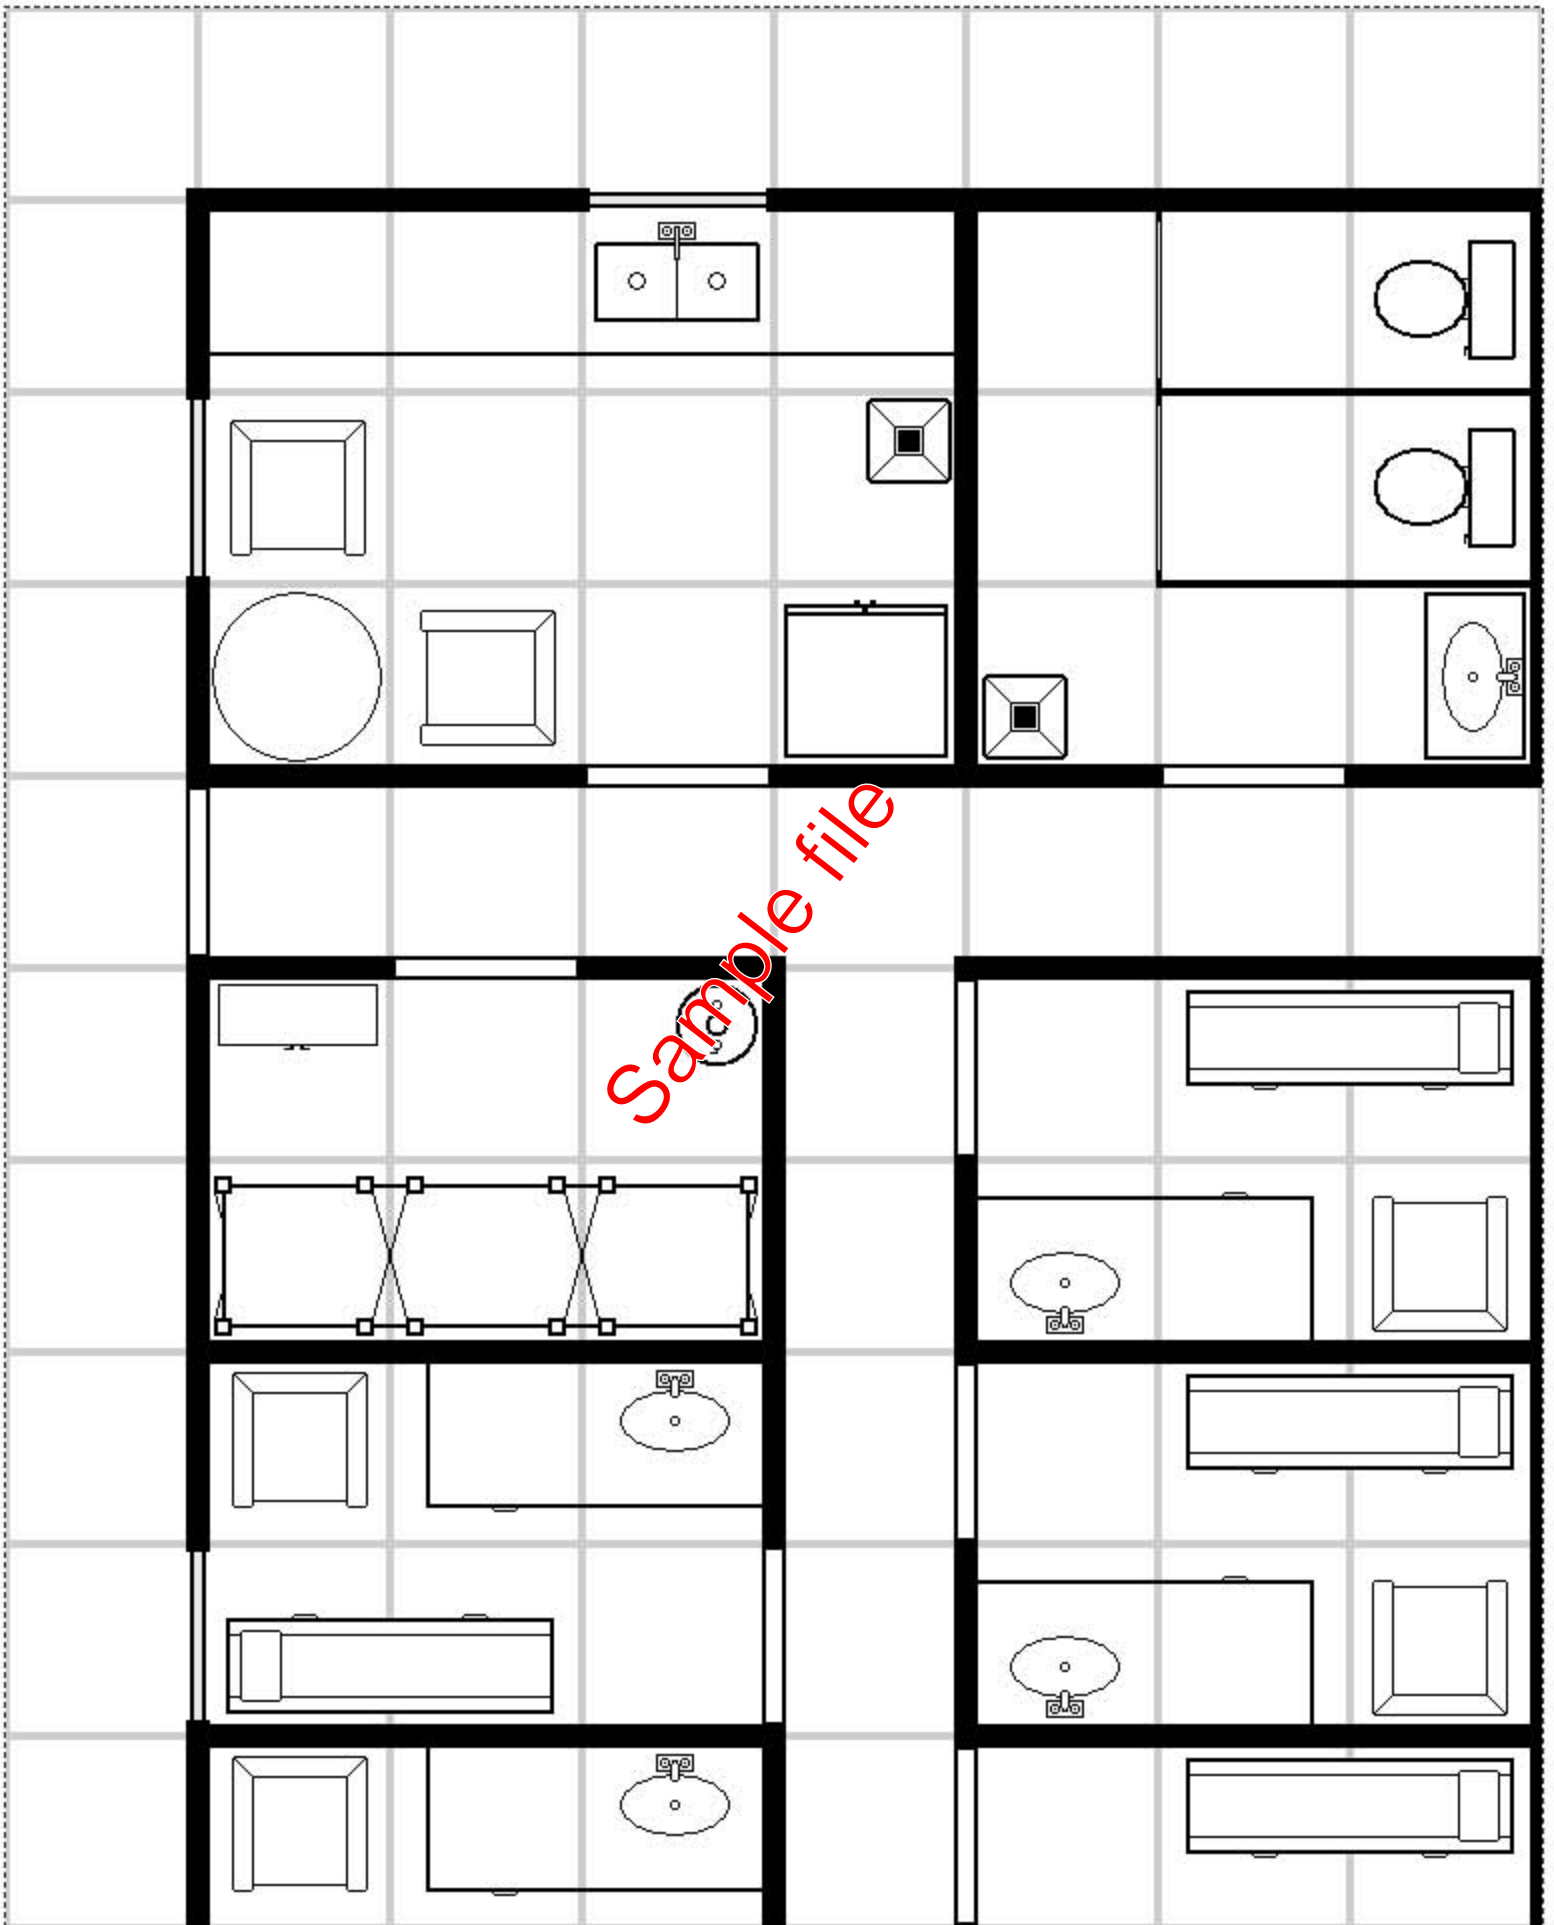

Black Falcon Games

Modern Floor Plans Series – 1 Inch Grid
BFG Doctors Office 001 (BFG_Doctors_Office_001)

Modern Floor Plans – Doctor’s Office 001 consists of four 8x10 tiles for use with miniatures or table top RPG games utilizing a 1 inch grid.

The product includes fixtures, such as sinks, stoves, toilets, and showers, as well as furniture in conference rooms and such, but it does not place furniture in the main offices. This allows the GM to determine the purpose of these rooms as well as re-use maps with different setups.

Toilet

Exam Bed

Trash Can

Refrigerator

Water Heater

Seating

Window

Seating, Swivel

Shelving

Sink, Bathroom

Sink, Kitchen

Sliding Medical Records

Sample file

A

Sample file

B