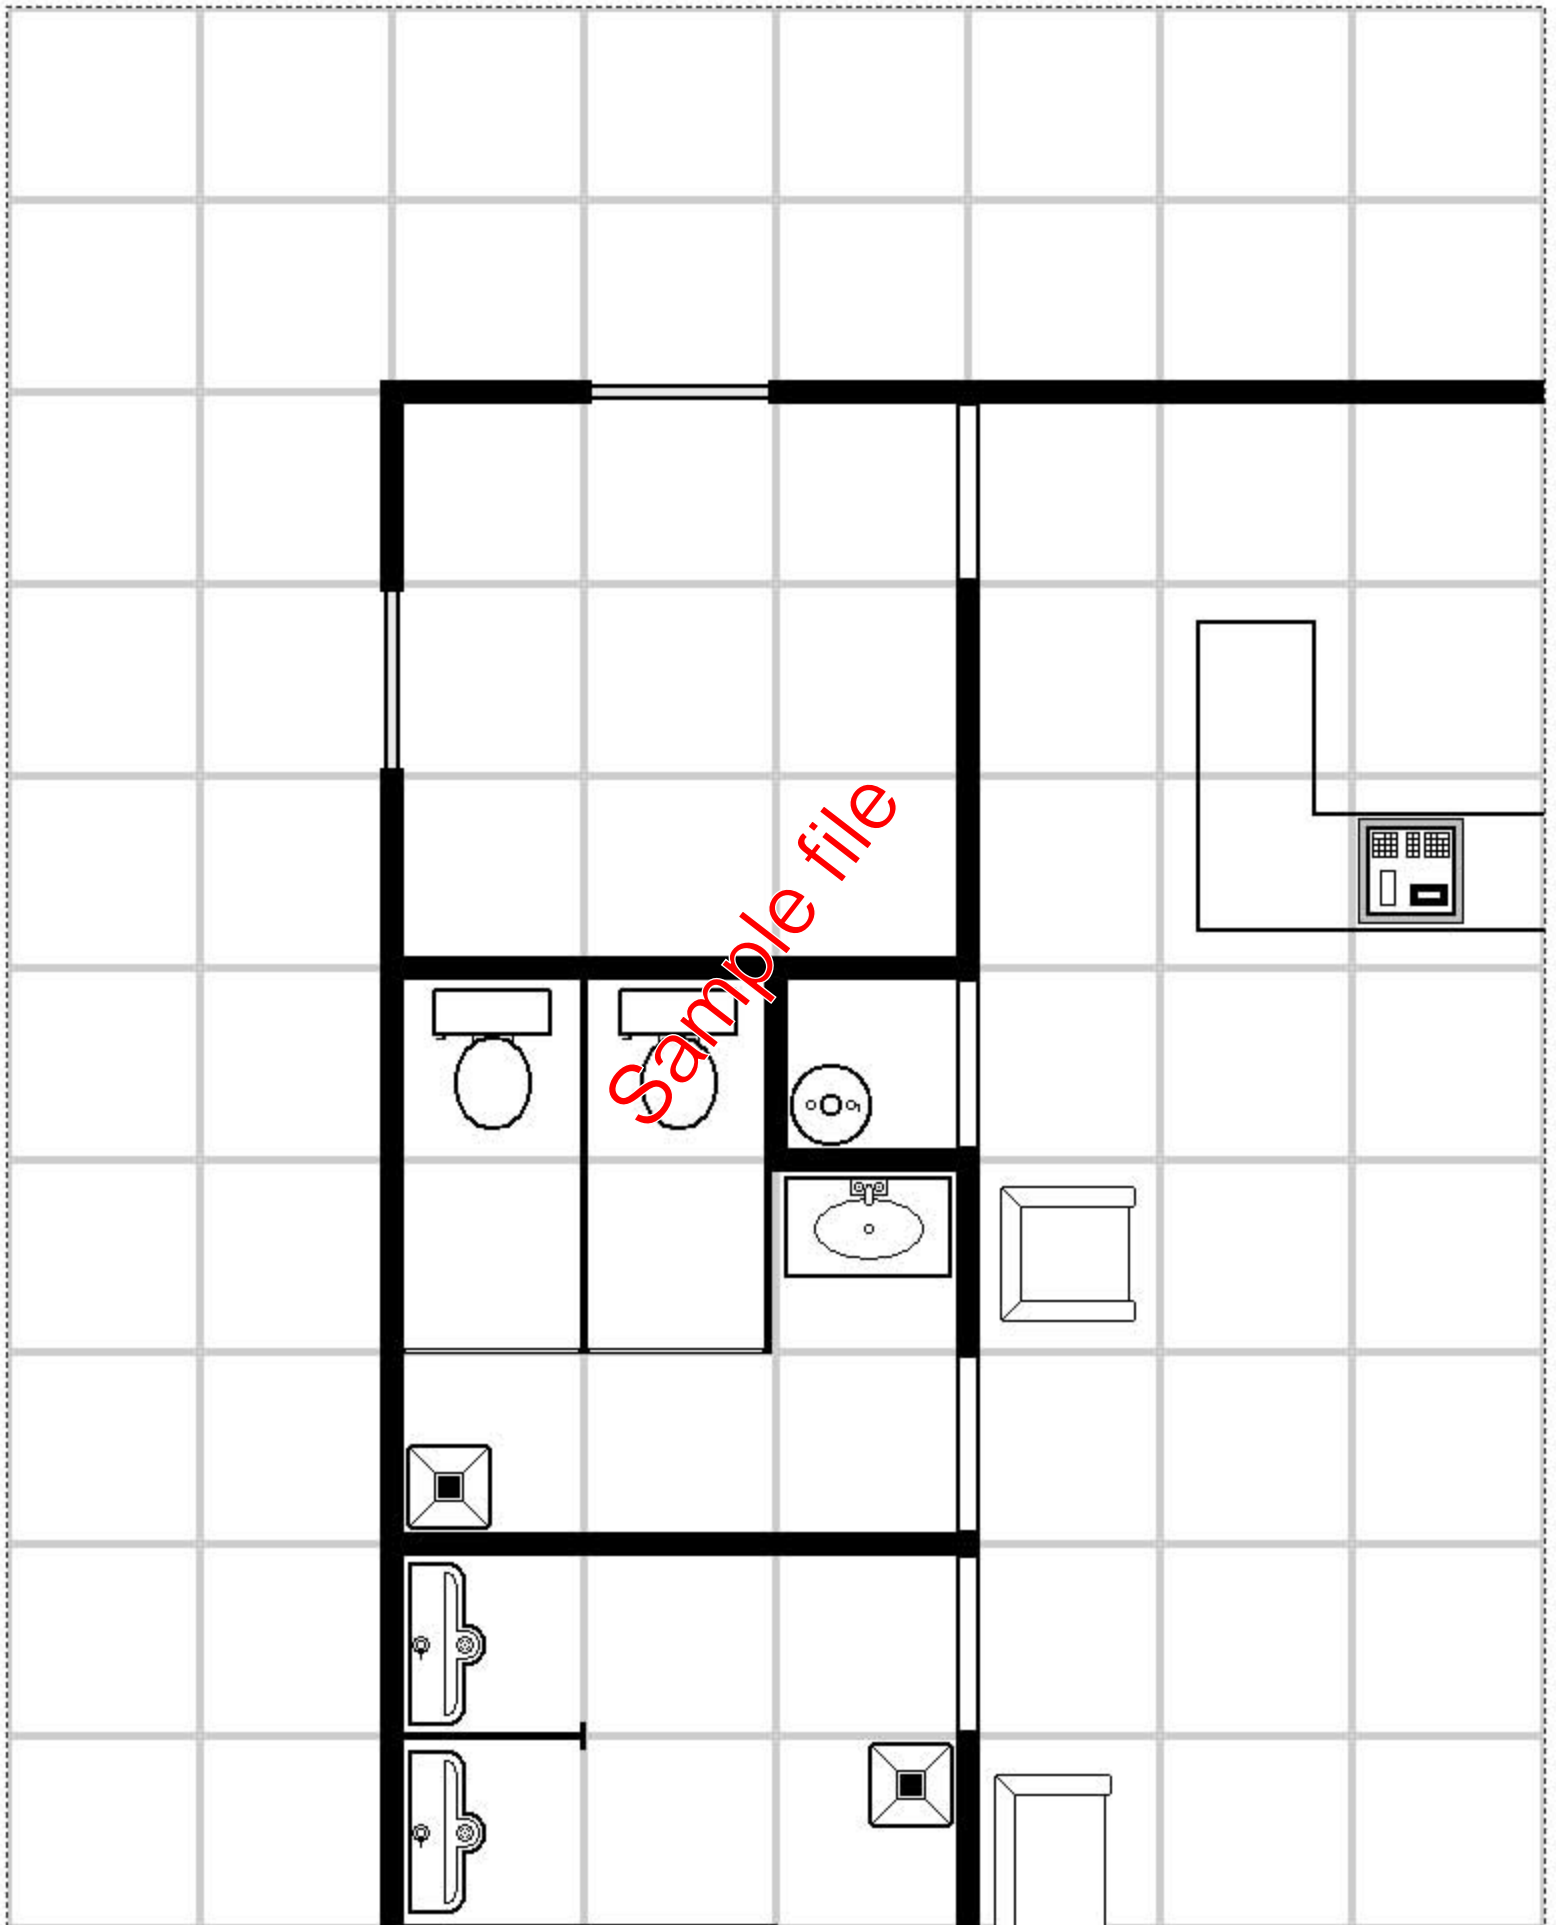

1	2
3	4
5	6

A

Sample file

B